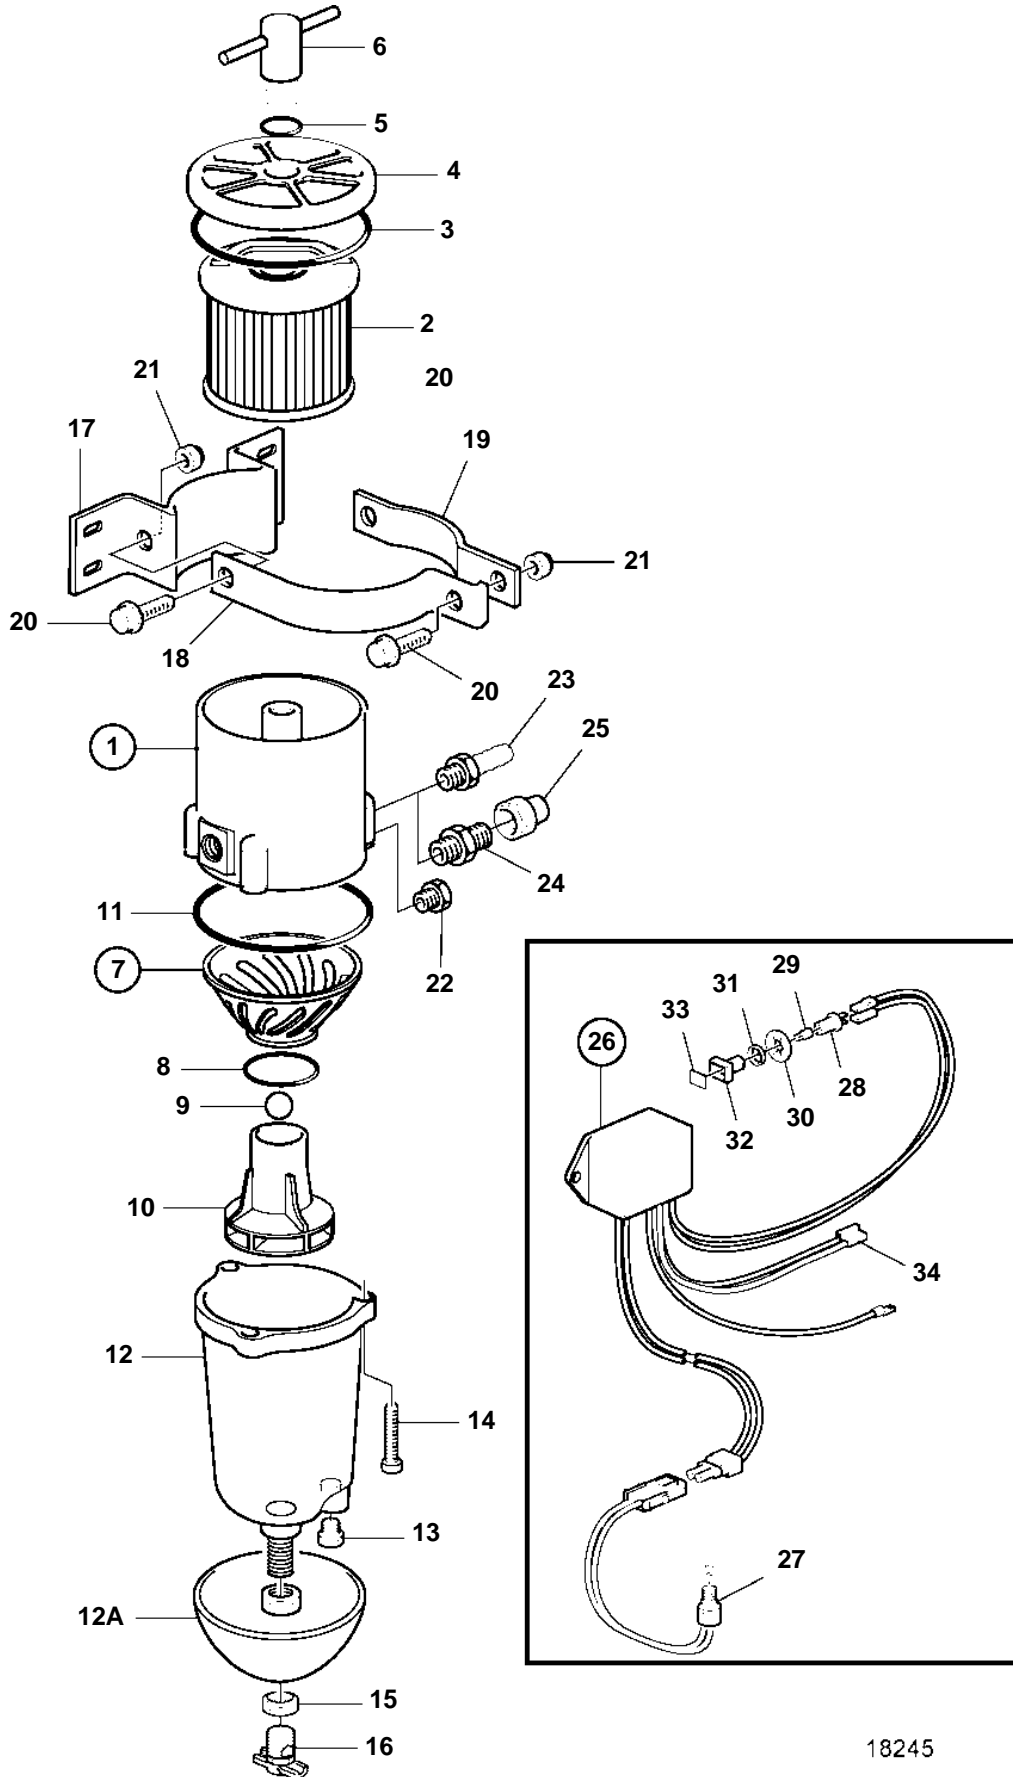

MD2010C, MD2020C, MD2030C, MD2040C

18245

MD2010C, MD2020C, MD2030C, MD2040C

REF	PART NO.	QTY	DESCRIPTION	SEE SEC.	NOTES
1	3582350	1	Fuel filter		REPL BY 877763
			Bulletin 50-11A	50-11A-EN	Fuel Filters / Water Separators
2	861014	1	• Insert		
3	838504	1	• Gasket		
4		1	• Cover		
5	838505	1	• O-ring		
6		1	• Knob		
7	861455	1	• Strainer		
8		1	• • O-ring		
9		1	• • Ball		
10		1	• • Insert		
11	838502	1	• • O-ring		
12	861457	1	Bowl		
12A		1	• Heat shield		
13		1	• Plug		
14	950024	4	• Screw		
15	861459	2	• Nut		
16	861458	1	• Tap		
17		1	• Bracket		
18		1	• Clamp		
19		1	• Clamp		
20		3	• Screw		
21		3	• Nut		
22		1	• Plug		
23	3825000	X	Nipple		(834781)
24	954337	X	Nipple		
25	954323	X	Cap nut		
26	1140609	1	Alarm kit		
27	1140624	1	• Level sensor		
28	808175	1	• Bulb socket		
29	19923	1	• Bulb		12V, 2W
	182059	1	• Bulb		24V, 3W
30	967583	1	• Retainer		
31	829714	1	• Seal		
32	838455	1	• Retainer		
33	872591	1	• Symbol strip		
34		X	• Cables and terminals	1963	